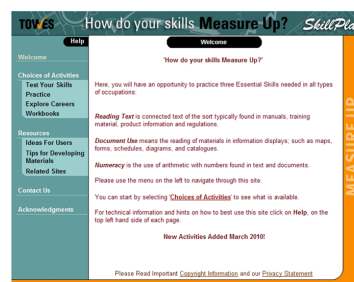

Measure Up

www.skillplan.ca/measure-up

Use this site to practice Reading Text, Document Use and Numeracy skills.

To practice your skills

- click practice
- select a skill type
- select a skill
- click "Practice this Skill"

For more resources from the Labour Market Project visit

www.learningnetworks.ca